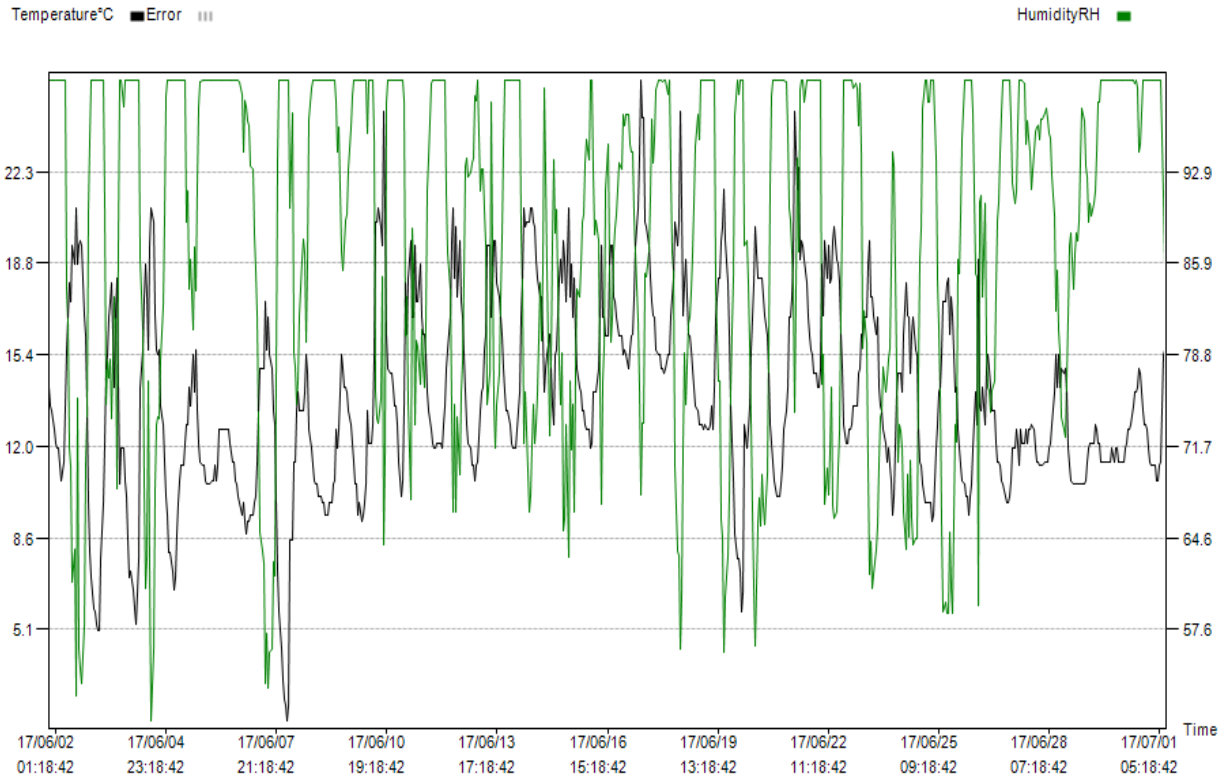

File Creat Date:17/07/01 09:41:09

GSP-6 Data Report

Device Information

Log Interval: 1H 0M 0S	Start Delay: 0.0	Start Time: 17/06/01 21:18:42
Total Space: 16000	Stop Allow: Enable	Expected Stop Time: 19/03/30 12:18:42
Temperature Type:°C	Alarm Setting: Disable	Actual Stop Time: 17/07/01 09:18:42
Voice Set:Disable	Record Mode: Max	GSP: Disable

Trip Information

Serial Number: 004
 Userinfo: GSP-6 temperature & humidity Data Logger

Logging Summary

Upper Limit: 60.0°C	Upper Limit: 90.0%RH	Recorded Count: 709
Lower Limit: -30.0°C	Lower Limit: 10.0%RH	First time: 17/06/01 21:18:42
Highest: 25.7°C	Highest: 100.0%RH	Last time: 17/07/01 09:18:42
Lowest: 1.7°C	Lowest: 50.5%RH	
Average: 13.9°C	Average: 87.9%RH	